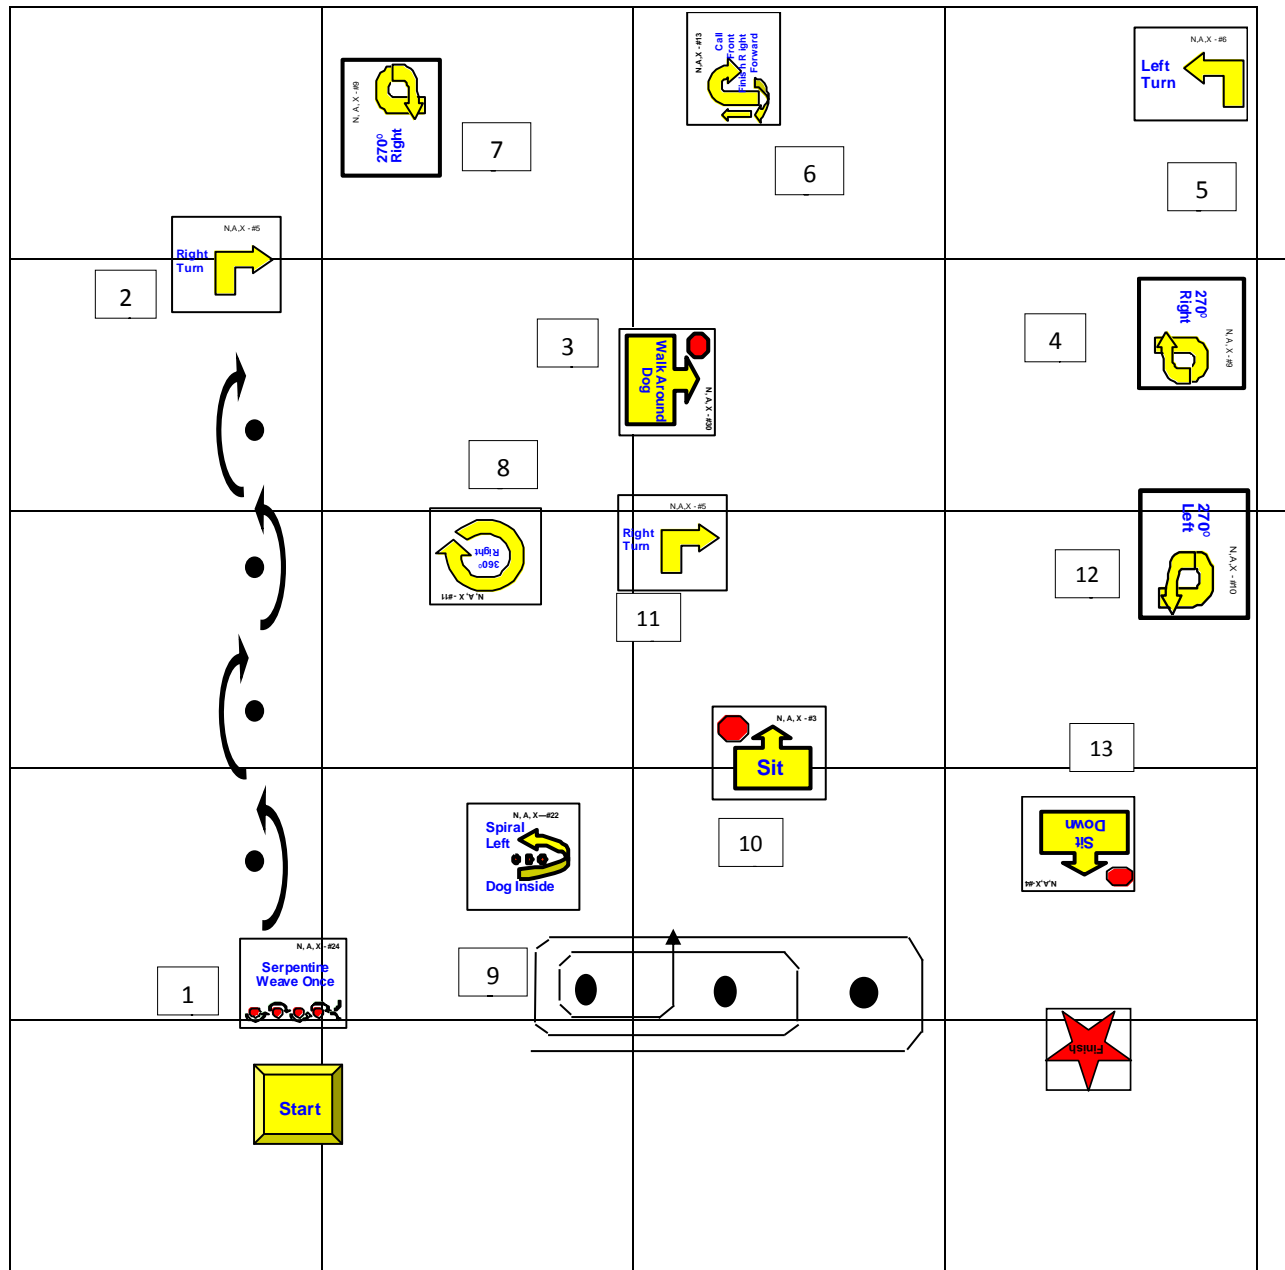

Judge: Donna Eddins

Rally Course: Novice

1. #24 Serpentine weave once	6. #13 Call front finish right forward	11. # 5 Right Turn
2. #5 Right turn	7. # 9 270 Right	12. #10 270 Left
3. # 30 Halt walk around	8. #11 360 Right	13. # 4 Sit-Down
4. # 9 270 Right	9. # 22 Spiral Left Dog inside	
5. # 6 Left turn	10. # 3 Halt - Sit	