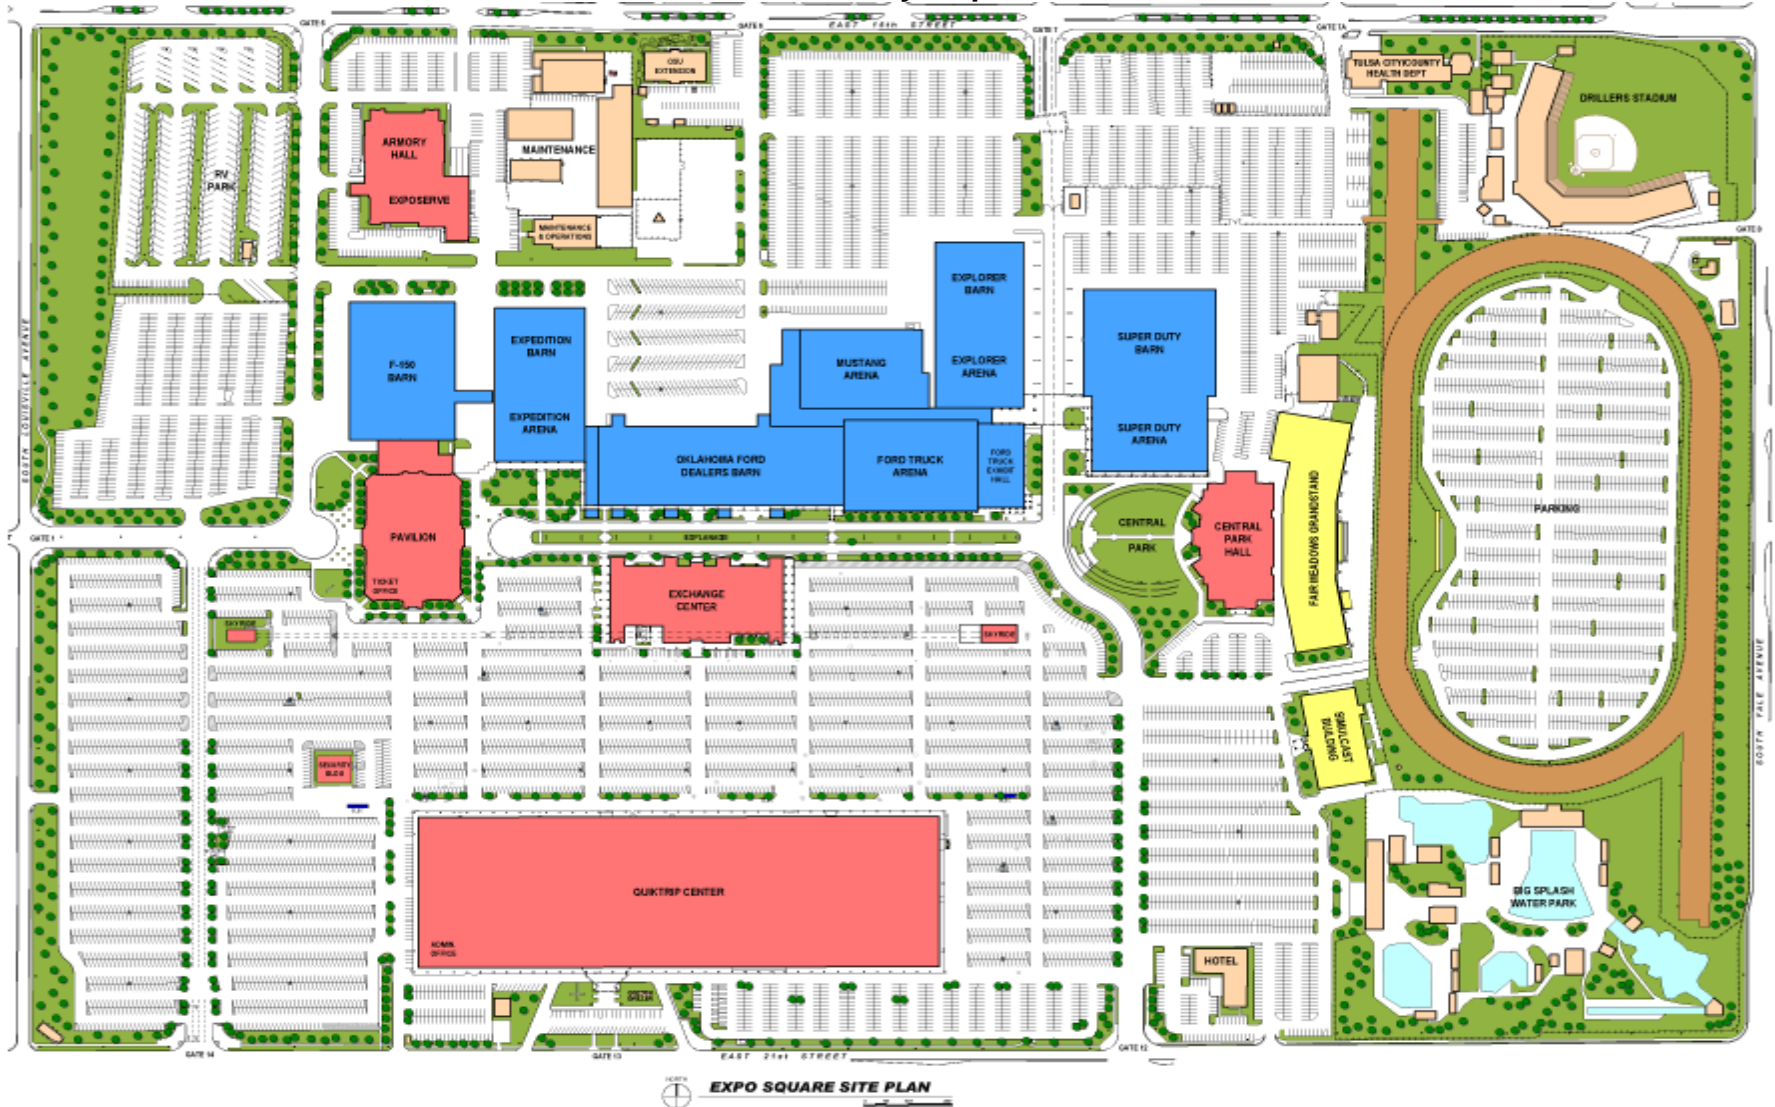

**American Kennel Club 2013 Companion Events Extravaganza
National Agility Championship ~ National Obedience Championship ~ AKC Rally® National Competition
Facility Map**

Legend

Ford Truck Arena – Agility Rings 1/2/3

Mustang Arena – Agility Rings 4/5 & Crating Section 1

Super Duty Arena – Agility Ring 6 & Crating Section 2 *(revised 2/4/13)*

Oklahoma Ford Dealers Barn – Rented Stalls

Ford Truck Exhibit Hall – Vendors

Central Park Hall – Obedience / Rally Events & Crating