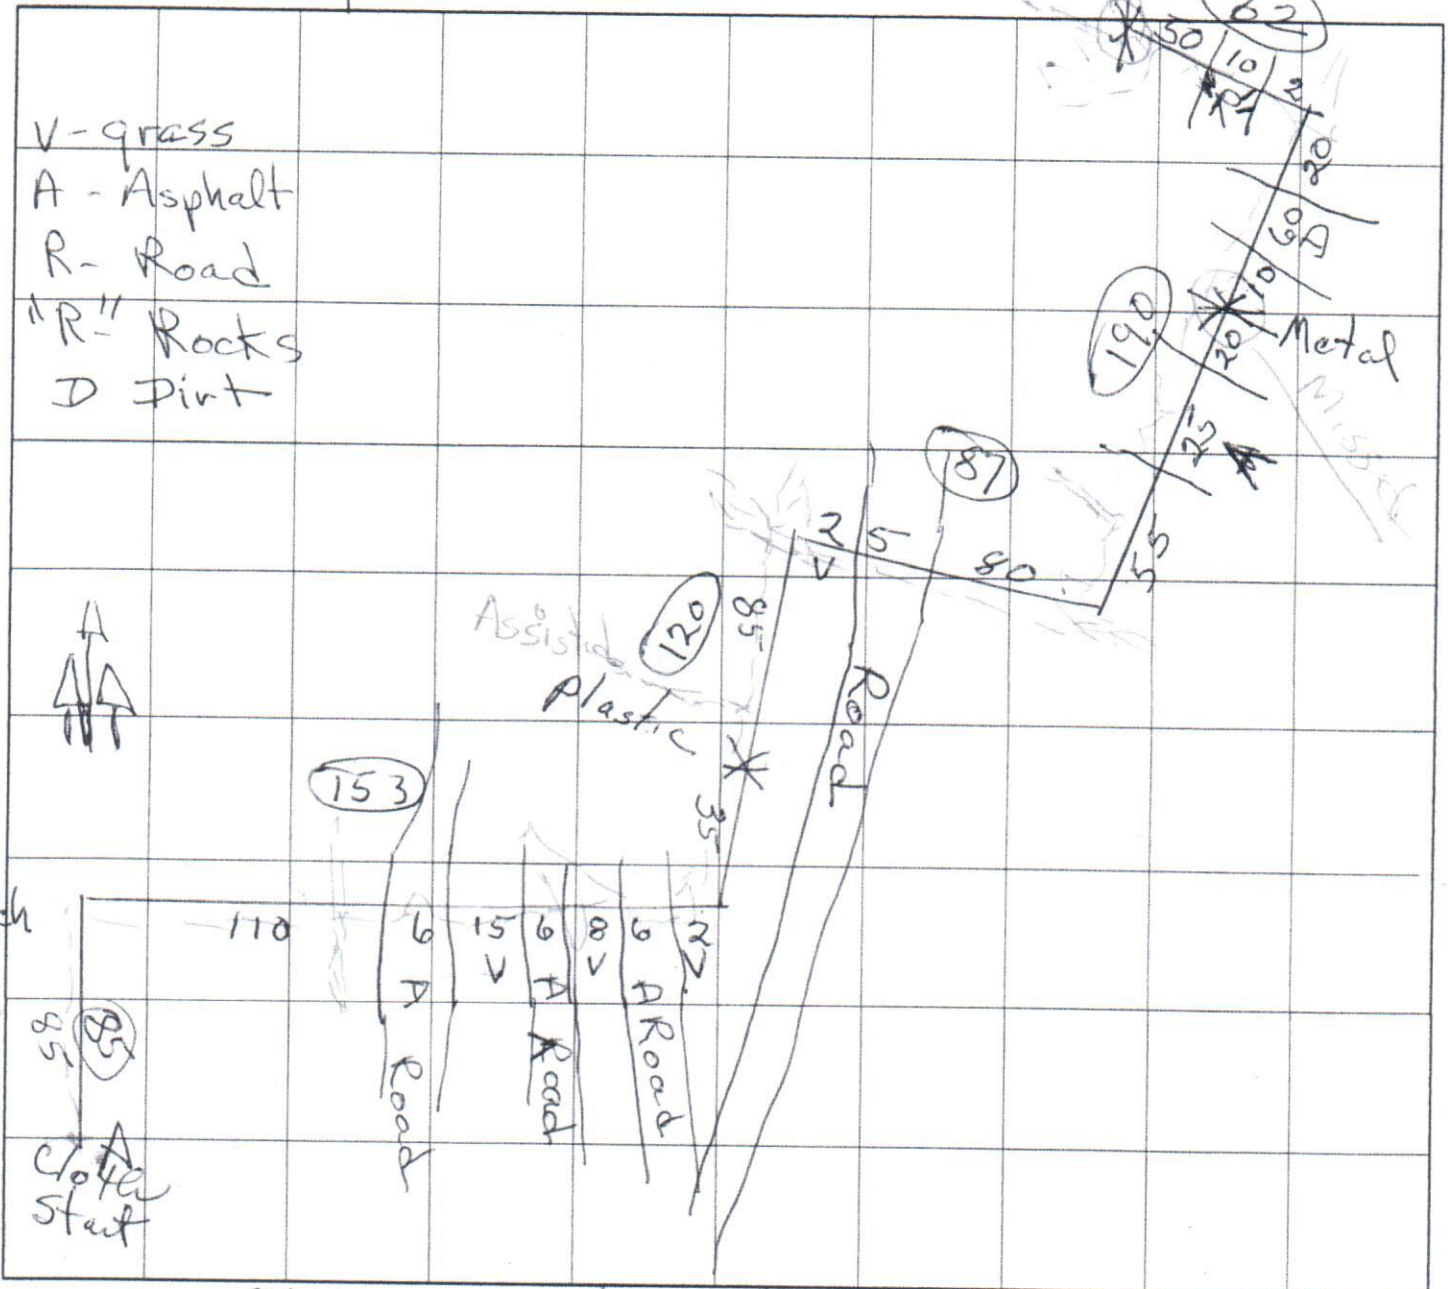

AMERICAN KENNEL CLUB
NATIONAL TRACKING INVITATIONAL

Cheryl Tisdale

EVENT# NTI 2013 DOG'S CATALOG NO. 1 TRACK NUMBER 4
Saturday

Time Tracklayer Started 9:15 Ground Conditions damp native Obstacles/Surfaces 1. Road Breed Golden Retriever
 Time Cross Track Started — Wind Conditions Nil grass 2. Asphalt Sex Male
 Dog's Starting Time 11:35 Weather Conditions Sunny warm 3. Parking lot AKC# SR6255805
 Dog's Finishing Time _____ Articles 1. Cloth 3. metal PASSED (If failed, state reason) FAILED
 Track Length Total (yds) 697 2. plastic 4. leather D-Dirt

Cheryl

EVENT# NTI 2013 SAT DOG'S CATALOG NO. 1 TRACK NUMBER IV/697

Time Tracklayer Started 9:15 Ground Conditions Damp Obstacles/Surfaces Grass Breed Golden
 Time Cross Track Started / Wind Conditions NIL 1. Grass Sex M
 Dog's Starting Time 11:35 Weather Conditions Warm Sunny 2. Dirt AKC# 5062555805
 Dog's Finishing Time / Articles 3. Belk Tap PASSED FAILED
 Track Length Total (yds) 697 1. cloth 3. Metal 4. Rocks (If failed, state reason)
 2. plastic 4. Glove